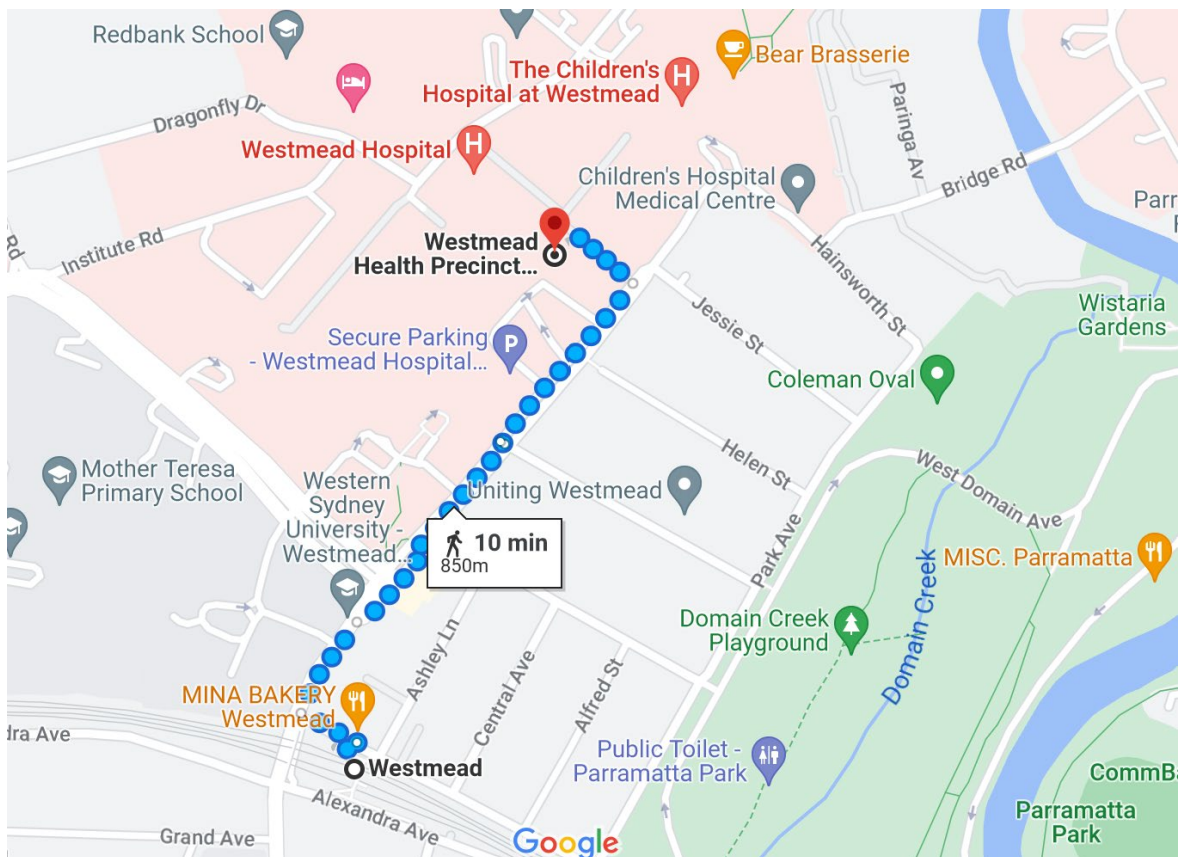

## Neuroimmunology Australia Workshop 2023

Address: Westmead Health Precinct Innovation Centre, Level 2, Block K/176 Hawkesbury Rd, Westmead NSW 2145.

If you are coming by train:

Travel to Westmead Station on T1 line. From the station it is a 850 m (~10 min) walk to the Innovation Centre down Hawkesbury Rd.

If you are driving, click on [this link](#) for a hospital parking map